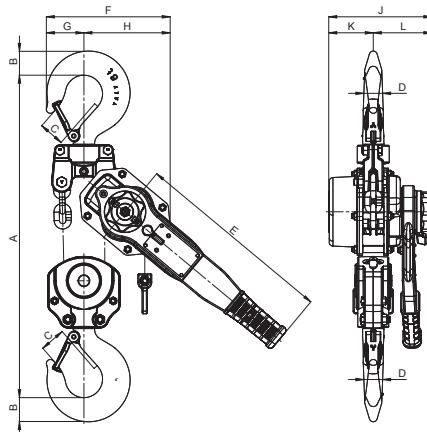

UNOplus-A ARCTIC EDITION,
6000 kg, double fall