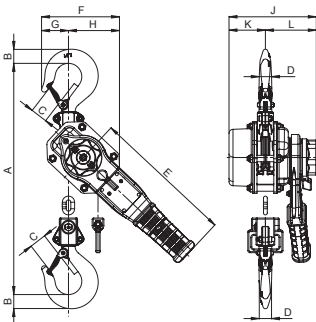

Hoisting Equipment Ratchet lever hoists

Technical data *UNOplus-A ARCTIC EDITION*

Model	Art.-No.	Capacity kg	Number of chain falls	Chain dimensions d x p in mm/ design	Lift with one full lever turn mm	Handle pull at WLL daN	Weight at standard lift (1.5 m) kg
<i>UNOplus-A 750 ARCTIC EDITION</i>	192099226	750	1	5.6 x 17.1 - T	27	22	6.3
<i>UNOplus-A 1500 ARCTIC EDITION</i>	192099227	1500	1	7.1 x 21 - T	22	35	9.2
<i>UNOplus-A 3000 ARCTIC EDITION</i>	192099228	3000	1	10 x 28 - V	20	40	16.9
<i>UNOplus-A 6000 ARCTIC EDITION</i>	192099229	6000	2	10 x 28 - V	10	43	28.6

Dimensions *UNOplus-A ARCTIC EDITION*

Model	<i>UNOplus-A 750 ARCTIC EDITION</i>	<i>UNOplus-A 1500 ARCTIC EDITION</i>	<i>UNOplus-A 3000 ARCTIC EDITION</i>	<i>UNOplus-A 6000 ARCTIC EDITION</i>
A min., mm	312	375	445	563
B, mm	20	26	37	45
C, mm	27	31	40	47
D, mm	18	21	28	35
E, mm	267	267	376	376
F, mm	121	146	180	232
G, mm	40	51	57	71
H, mm	81	95	123	161
J, mm	144	164	193	193
K, mm	53	68	83	83
L, mm	91	96	110	110