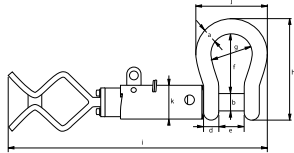

Green Pin® Guided Pin ROV Shackle F

Release & retrieve ROV shackle (grade 8) with guiding tube and Fishtail handle

Scan for additional product details

- **Material:** shackle body and pin alloy steel, grade 8, polar quality, quenched and tempered
- **Safety factor:** MBL equals 5 x WLL
- **Finish:** body painted white, pin painted green
- **Temperature Range:** -60 °C up to +200 °C
- **Certification:** 2.1 2.2 3.1 MTC* CE IIA
- **Article code:** scan QR code to see article codes

P-5362F

working load limit	diameter bow	diameter pin	diameter eye	width eye	width inside	length inside	width bow	length	length bolt		width	guide diameter	weight each
									close	open			
t	a mm	b mm	c mm	d mm	e mm	f mm	g mm	h mm	i mm		j mm	k mm	kg
12	32	35	72	32	51	115	83	201	643	726	147	83	10
17	38	42	88	38	60	146	99	249	686	784	175	83	13
25	45	50	103	45	74	178	126	300	757	876	216	83	19
35	50	57	111	50	83	197	138	331	785	918	238	83	24
55	65	70	145	65	105	260	180	433	898	1068	310	102	45