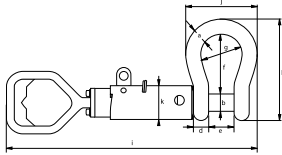

Green Pin® Guided Pin ROV Shackle D

Release & retrieve ROV shackle (grade 8) with guiding tube and D-handle

Scan for additional product details

P-5362D

- **Material:** shackle body and pin alloy steel, grade 8, polar quality, quenched and tempered
- **Safety factor:** MBL equals 5 x WLL
- **Finish:** body painted white, pin painted green
- **Temperature Range:** -60 °C up to +200 °C
- **Certification:** 2.1 2.2 3.1 MTC^a CE IIA
- **Article code:** scan QR code to see article codes

working load limit	diameter bow	diameter pin	diameter eye	width eye	width inside	length inside	width bow	length	length bolt		width	guide diameter	weight each
									close	open			
t	a	b	c	d	e	f	g	h	i		j	k	kg
	mm	mm	mm	mm	mm	mm	mm	mm	mm		mm	mm	
12	32	35	72	32	51	115	83	201	569	652	147	83	10
17	38	42	88	38	60	146	99	249	612	710	175	83	13
25	45	50	103	45	74	178	126	300	683	802	216	83	19
35	50	57	111	50	83	197	138	331	711	844	238	83	24
55	65	70	145	65	105	260	180	433	824	994	310	102	45